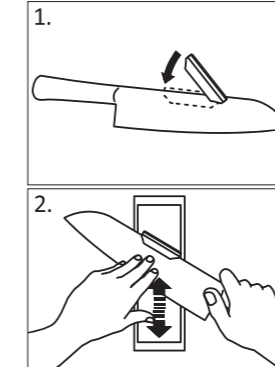

Kitchen Knife sharpening guide clip

art. No.	color	size[mm]
A-901	■	58 x 19 x 16

How to use

Stone Holder

art. No.	color	size[mm]
A-902	■	288 x 76 x 36

ENGLISH

ENGLISH

NANIWA Sharpening Stones