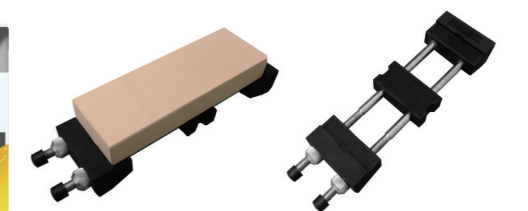

How to use

Stone Holder

art. No.	color	size[mm]
A-902	■	288 x 76 x 36

ENGLISH

ENGLISH